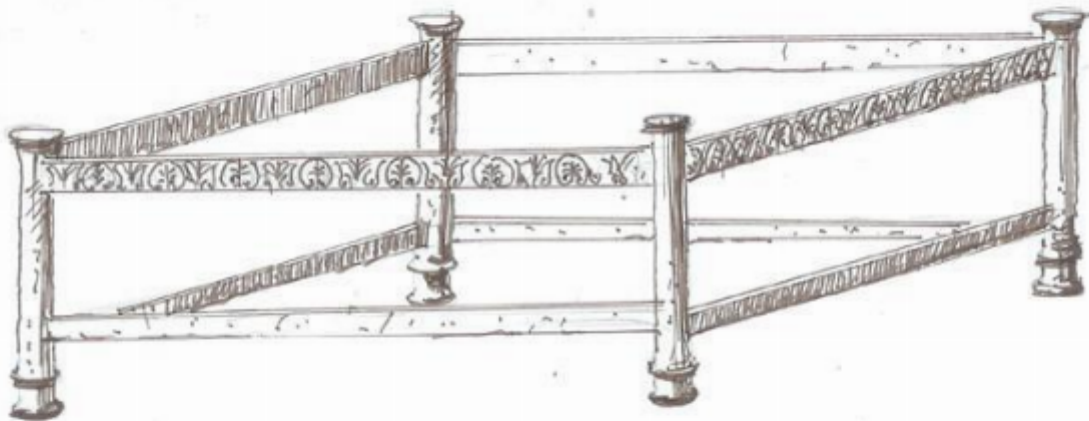

A custom-made, bronze, low table for freestanding top with classical
freize

Sold

SALON TABLE WITH RELIEF

REF: 11066

Description